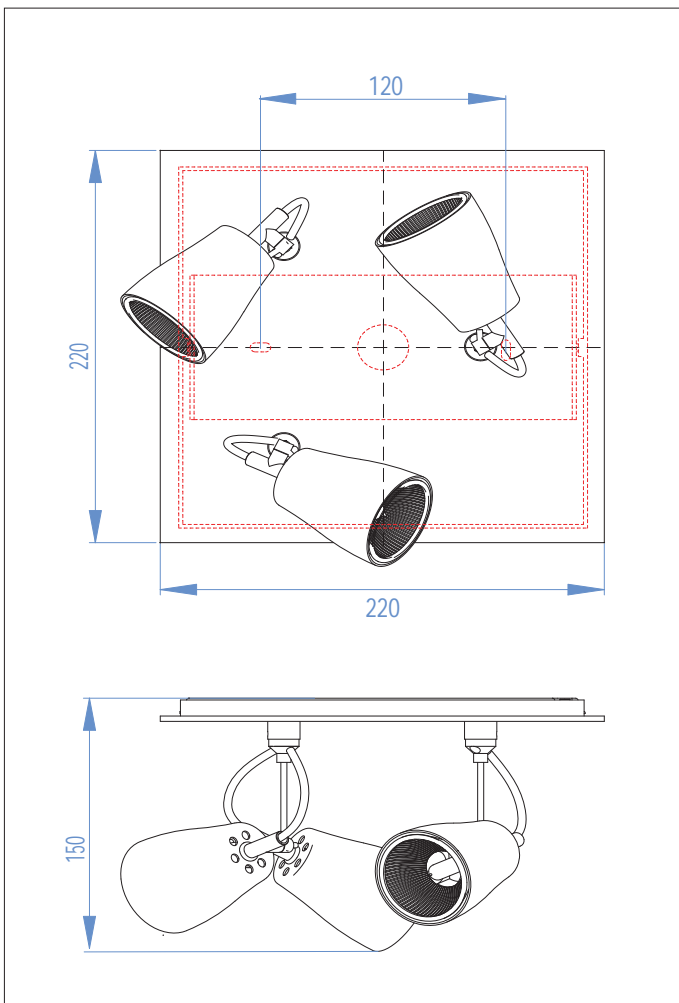

# 6005 Polar

3 x 50w GU10		included
-----------------	--	----------

Zones	<b>3</b>
-------	----------

Astro Lighting Ltd.  
G2 River Way,  
Harlow,  
Essex,  
CM20 2DP  
Great Britain

tel: +44 (0) 1279 427001  
fax: +44 (0) 1279 427002  
email: sales@astrolighting.co.uk  
www.astrolighting.co.uk