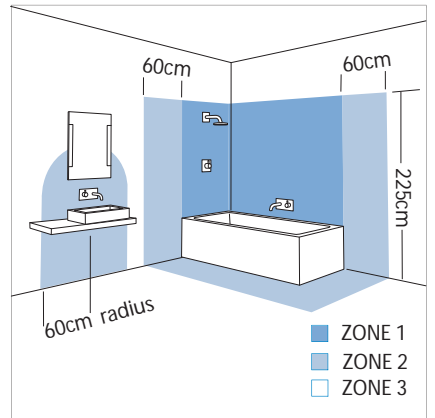

# 6005 Polar

3 x 50w GU10		included
-----------------	--	----------

Zones	<b>3</b>
-------	----------

Astro Lighting Ltd.  
G2 River Way,  
Harlow,  
Essex,  
CM20 2DP  
Great Britain

tel: +44 (0) 1279 427001  
fax: +44 (0) 1279 427002  
email: sales@astrolighting.co.uk  
www.astrolighting.co.uk