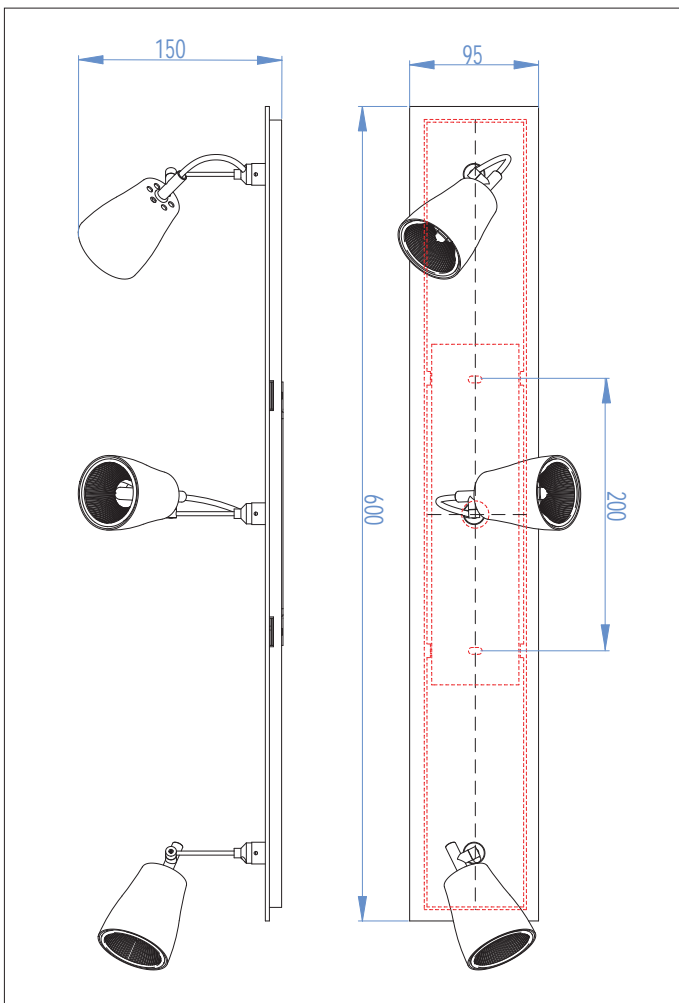

6006 Polar

3 x 50w GU10		included
-----------------	--	----------

Zones	3
-------	----------

Astro Lighting Ltd.
G2 River Way,
Harlow,
Essex,
CM20 2DP
Great Britain

tel: +44 (0) 1279 427001
fax: +44 (0) 1279 427002
email: sales@astrolighting.co.uk
www.astrolighting.co.uk