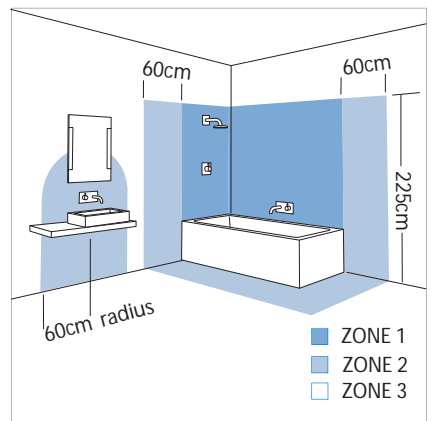

6006 Polar

3 x 50w GU10		included
-----------------	--	----------

Zones	3
-------	----------

Astro Lighting Ltd.
G2 River Way,
Harlow,
Essex,
CM20 2DP
Great Britain

tel: +44 (0) 1279 427001
fax: +44 (0) 1279 427002
email: sales@astrolighting.co.uk
www.astrolighting.co.uk