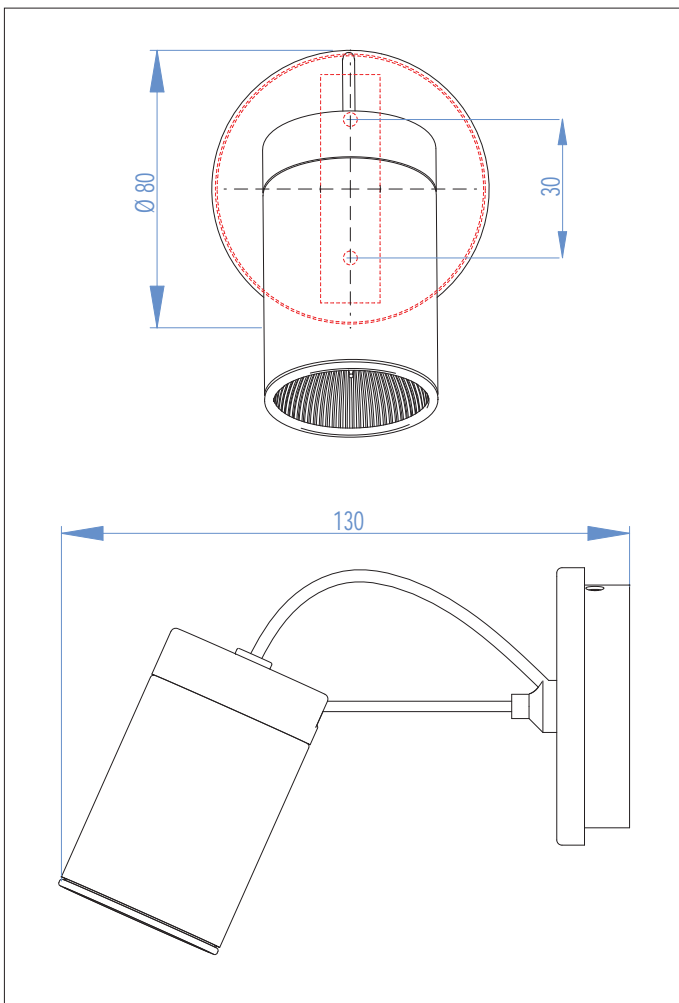

# 6008 Montana

1 x 50w GU10		included
-----------------	--	----------

Zones	<b>3</b>
-------	----------

Astro Lighting Ltd.  
G2 River Way,  
Harlow,  
Essex,  
CM20 2DP  
Great Britain

tel: +44 (0) 1279 427001  
fax: +44 (0) 1279 427002  
email: sales@astrolighting.co.uk  
www.astrolighting.co.uk