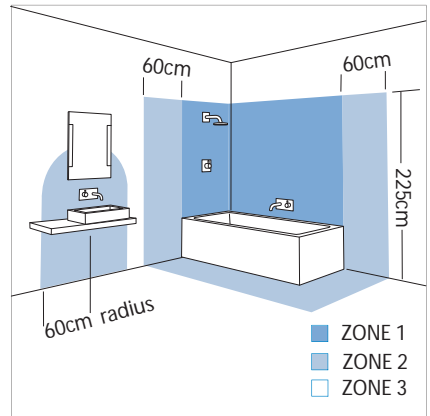

# 6008 Montana

1 x 50w GU10		included
-----------------	--	----------

Zones	<b>3</b>
-------	----------

Astro Lighting Ltd.  
G2 River Way,  
Harlow,  
Essex,  
CM20 2DP  
Great Britain

tel: +44 (0) 1279 427001  
fax: +44 (0) 1279 427002  
email: sales@astrolighting.co.uk  
www.astrolighting.co.uk