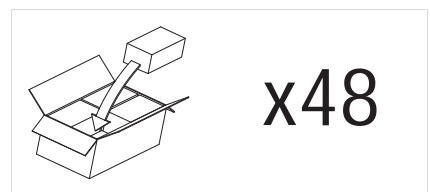

# 6008 Montana

1 x 50w GU10		included
-----------------	--	----------

Zones	<b>3</b>
-------	----------

Astro Lighting Ltd.  
G2 River Way,  
Harlow,  
Essex,  
CM20 2DP  
Great Britain

tel: +44 (0) 1279 427001  
fax: +44 (0) 1279 427002  
email: sales@astrolighting.co.uk  
www.astrolighting.co.uk