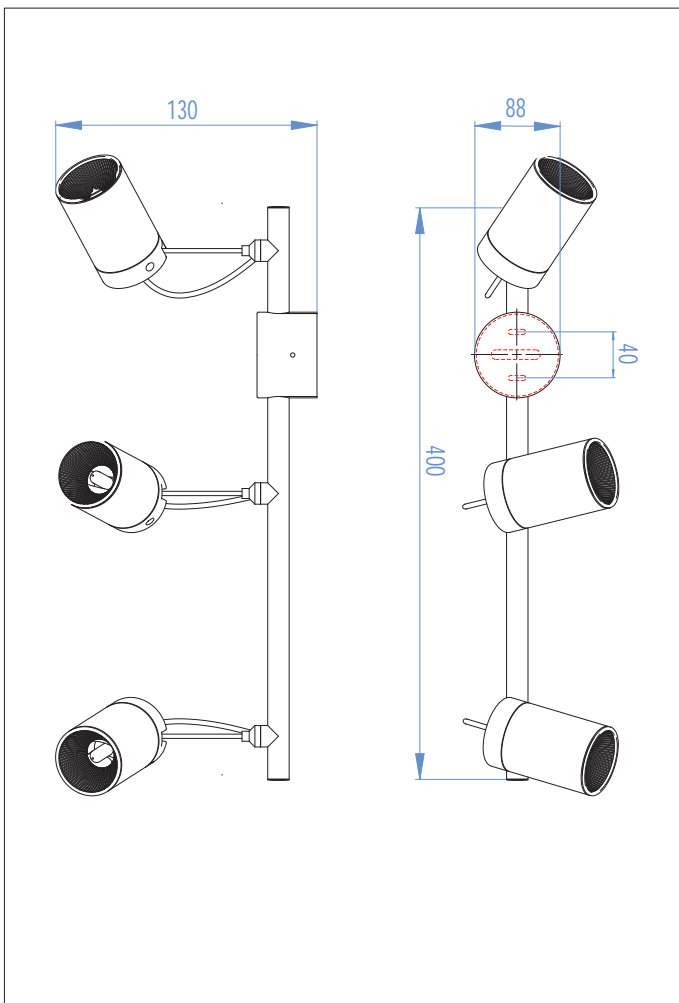

6009 Montana

3 x 50w GU10		included
-----------------	--	----------

Zones	3
-------	----------

Astro Lighting Ltd.
G2 River Way,
Harlow,
Essex,
CM20 2DP
Great Britain

tel: +44 (0) 1279 427001
fax: +44 (0) 1279 427002
email: sales@astrolighting.co.uk
www.astrolighting.co.uk