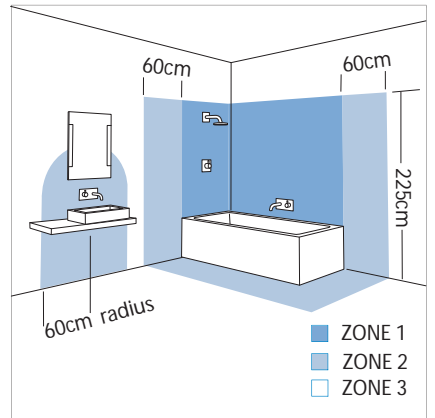

6009 Montana

3 x 50w GU10		included
-----------------	--	----------

Zones	3
-------	----------

Astro Lighting Ltd.
G2 River Way,
Harlow,
Essex,
CM20 2DP
Great Britain

tel: +44 (0) 1279 427001
fax: +44 (0) 1279 427002
email: sales@astrolighting.co.uk
www.astrolighting.co.uk