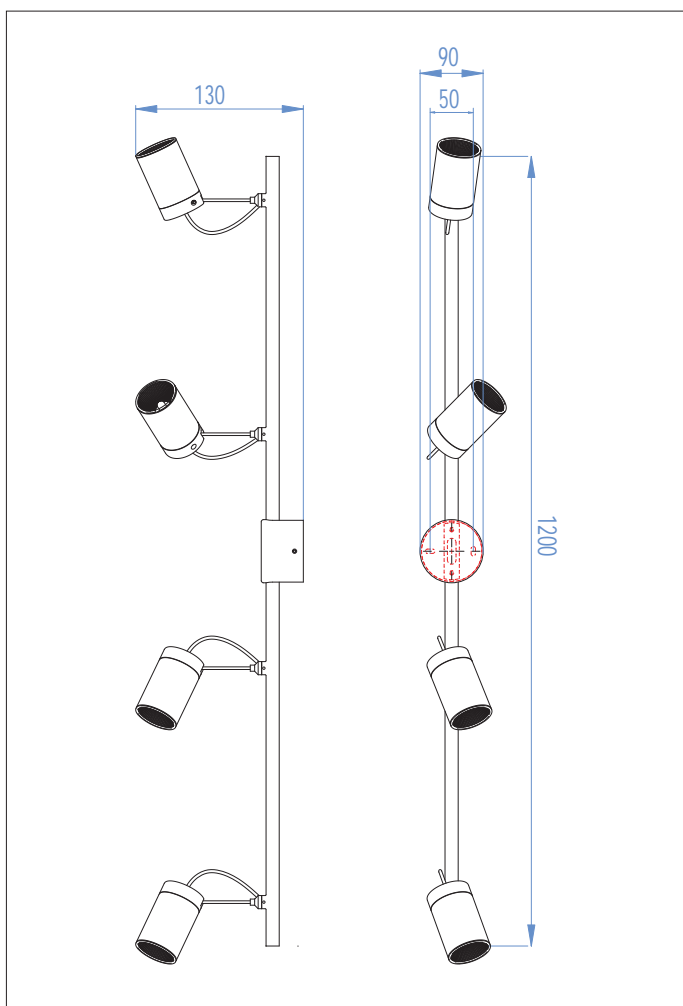

6058 Montana

4 x 50w GU10		included
-----------------	--	----------

Zones	3
-------	----------

Astro Lighting Ltd.
G2 River Way,
Harlow,
Essex,
CM20 2DP
Great Britain

tel: +44 (0) 1279 427001
fax: +44 (0) 1279 427002
email: sales@astrolighting.co.uk
www.astrolighting.co.uk