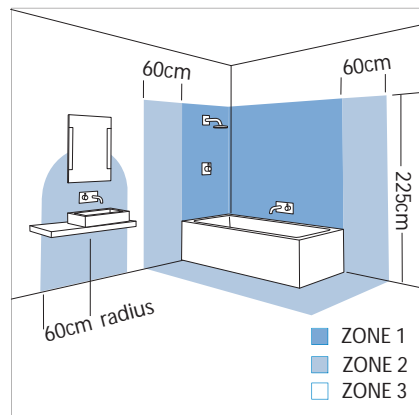

6058 Montana

4 x 50w GU10		included
-----------------	--	----------

Zones	3
-------	----------

Astro Lighting Ltd.
G2 River Way,
Harlow,
Essex,
CM20 2DP
Great Britain

tel: +44 (0) 1279 427001
fax: +44 (0) 1279 427002
email: sales@astrolighting.co.uk
www.astrolighting.co.uk