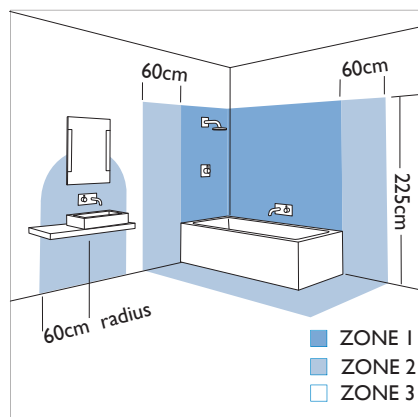

6083 Mercury

1 x 50w GU10		included
-----------------	--	----------

Zones	3
-------	---

Astro Lighting Ltd.
G2 River Way,
Harlow,
Essex,
CM20 2DP
Great Britain

tel: +44 (0) 1279 427001
fax: +44 (0) 1279 427002
email: sales@astrolighting.co.uk
www.astrolighting.co.uk