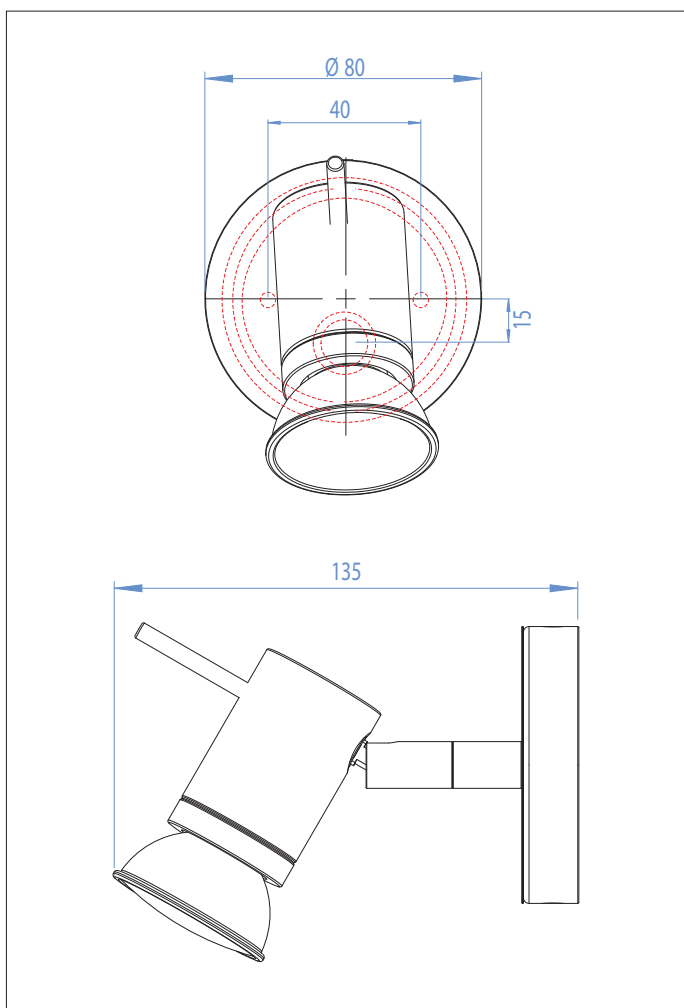

6083 Mercury

1 x 50w GU10		included
-----------------	--	----------

Zones	3
-------	---

Astro Lighting Ltd.
G2 River Way,
Harlow,
Essex,
CM20 2DP
Great Britain

tel: +44 (0) 1279 427001
fax: +44 (0) 1279 427002
email: sales@astrolighting.co.uk
www.astrolighting.co.uk