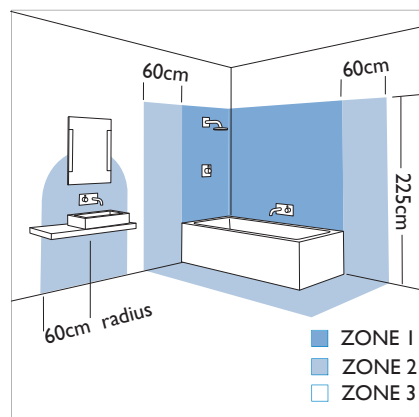

6084 Mercury

3 x 50w GU10		included
-----------------	--	----------

Zones	3
-------	----------

Astro Lighting Ltd.
G2 River Way,
Harlow,
Essex,
CM20 2DP
Great Britain

tel: +44 (0) 1279 427001
fax: +44 (0) 1279 427002
email: sales@astrolighting.co.uk
www.astrolighting.co.uk