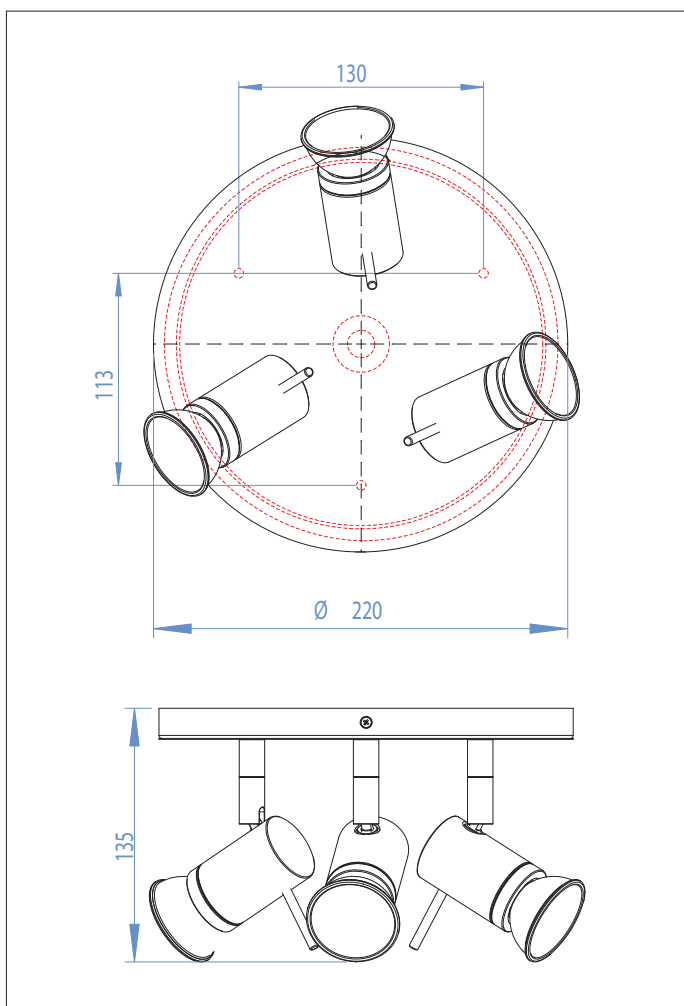

6084 Mercury

3 x 50w GU10		included
-----------------	--	----------

Zones	3
-------	----------

Astro Lighting Ltd.
G2 River Way,
Harlow,
Essex,
CM20 2DP
Great Britain

tel: +44 (0) 1279 427001
fax: +44 (0) 1279 427002
email: sales@astrolighting.co.uk
www.astrolighting.co.uk