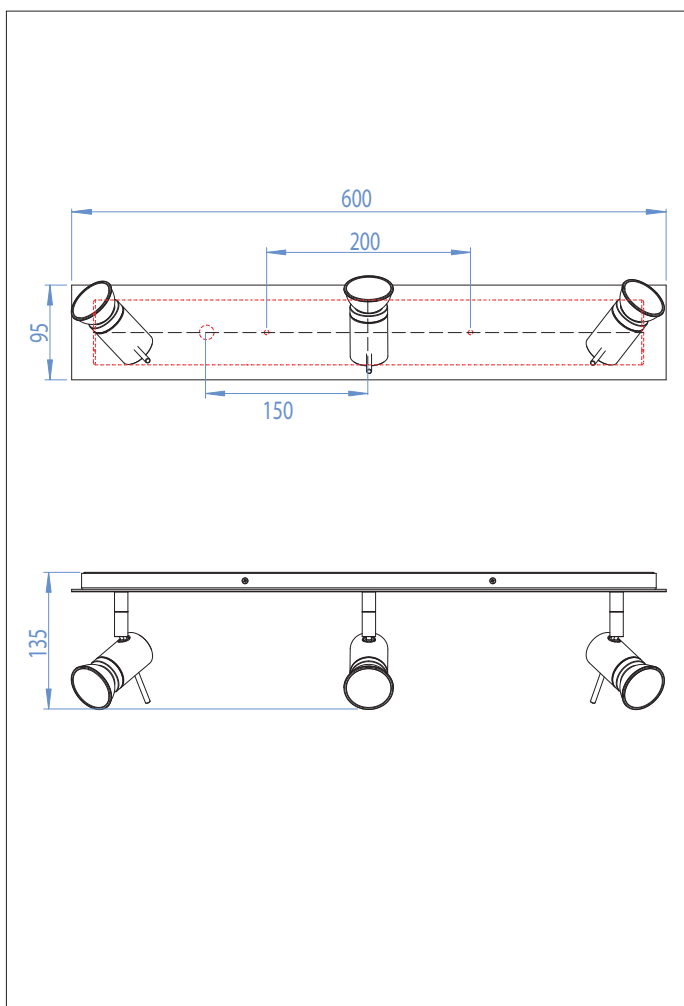

6085 Mercury

3 x 50w GU10		included
-----------------	--	----------

Zones	3
-------	----------

Astro Lighting Ltd.
G2 River Way,
Harlow,
Essex,
CM20 2DP
Great Britain

tel: +44 (0) 1279 427001
fax: +44 (0) 1279 427002
email: sales@astrolighting.co.uk
www.astrolighting.co.uk