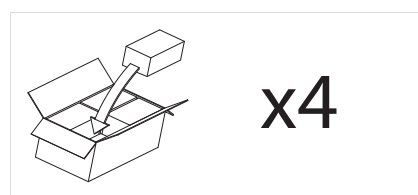

6085 Mercury

3 x 50w GU10		included
-----------------	--	----------

Zones	3
-------	----------

Astro Lighting Ltd.
G2 River Way,
Harlow,
Essex,
CM20 2DP
Great Britain

tel: +44 (0) 1279 427001
fax: +44 (0) 1279 427002
email: sales@astrolighting.co.uk
www.astrolighting.co.uk