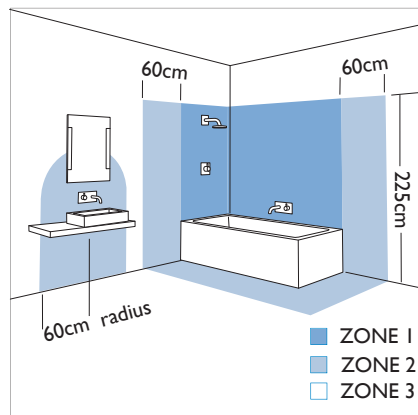

6085 Mercury

3 x 50w GU10		included
-----------------	--	----------

Zones	3
-------	----------

Astro Lighting Ltd.
G2 River Way,
Harlow,
Essex,
CM20 2DP
Great Britain

tel: +44 (0) 1279 427001
fax: +44 (0) 1279 427002
email: sales@astrolighting.co.uk
www.astrolighting.co.uk