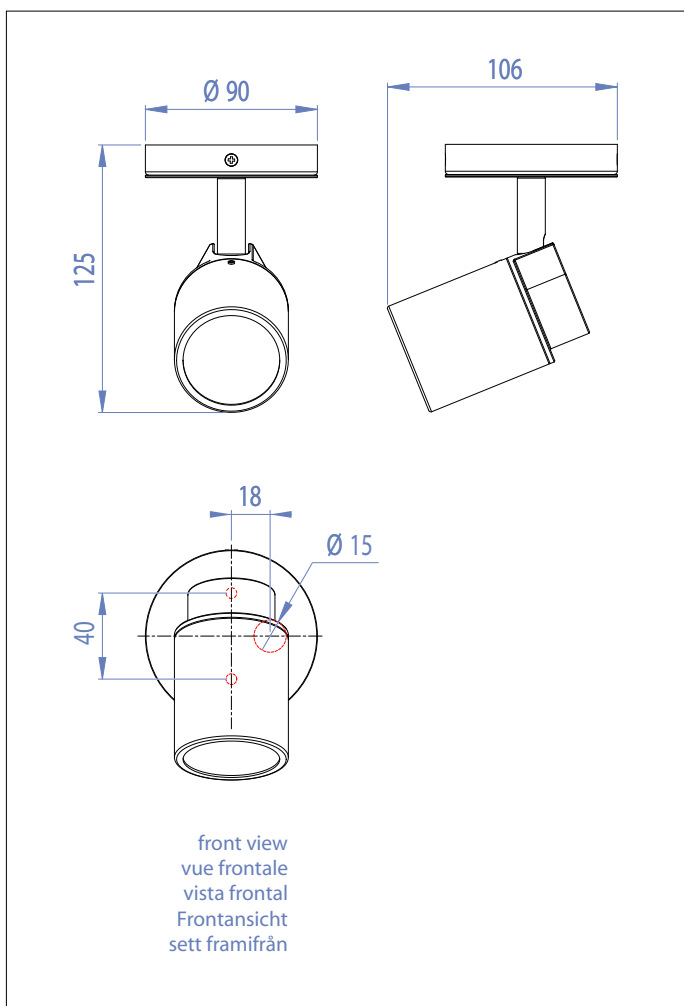

# 6106 Como Single

1 x 35w GU10		included
-----------------	--	----------

Zones	<b>2</b>	<b>3</b>
-------	----------	----------

Astro Lighting Ltd.  
G2 River Way,  
Harlow,  
Essex,  
CM20 2DP  
Great Britain