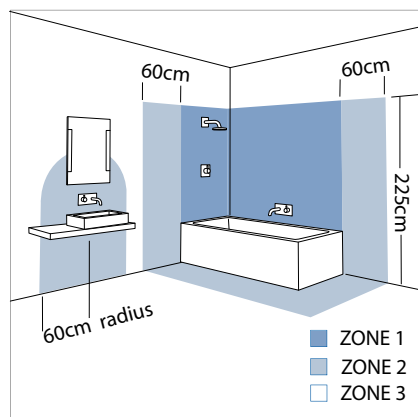

# 6106 Como Single

1 x 35w GU10		included
-----------------	--	----------

Zones	<b>2</b>	<b>3</b>
-------	----------	----------

Astro Lighting Ltd.  
G2 River Way,  
Harlow,  
Essex,  
CM20 2DP  
Great Britain