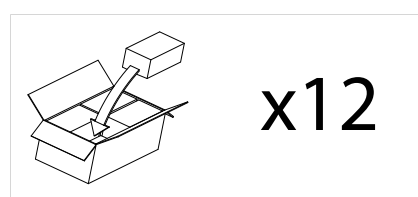

# 6106 Como Single

1 x 35w GU10		included
-----------------	--	----------

Zones	<b>2</b>	<b>3</b>
-------	----------	----------

Astro Lighting Ltd.  
G2 River Way,  
Harlow,  
Essex,  
CM20 2DP  
Great Britain