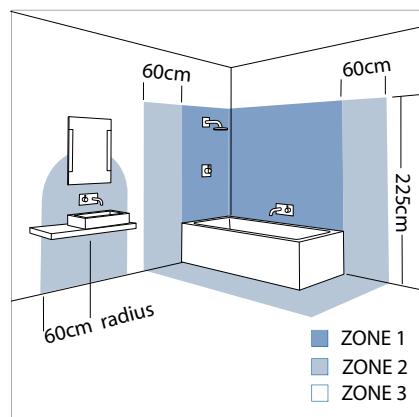

6107 Como Triple Round

astro

3 x 35w GU10		included
-----------------	--	----------

Zones	2	3
-------	----------	----------

Astro Lighting Ltd.
G2 River Way,
Harlow,
Essex,
CM20 2DP
Great Britain

tel: +44 (0) 1279 427001
fax: +44 (0) 1279 427002
email: sales@astrolighting.co.uk
www.astrolighting.co.uk