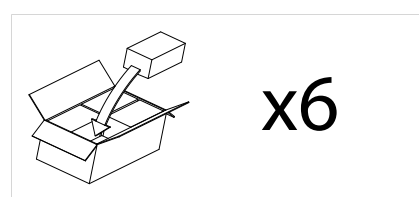

6107 Como Triple Round

astro

3 x 35w GU10		included
-----------------	--	----------

Zones	2	3
-------	----------	----------

Astro Lighting Ltd.
G2 River Way,
Harlow,
Essex,
CM20 2DP
Great Britain

tel: +44 (0) 1279 427001
fax: +44 (0) 1279 427002
email: sales@astrolighting.co.uk
www.astrolighting.co.uk