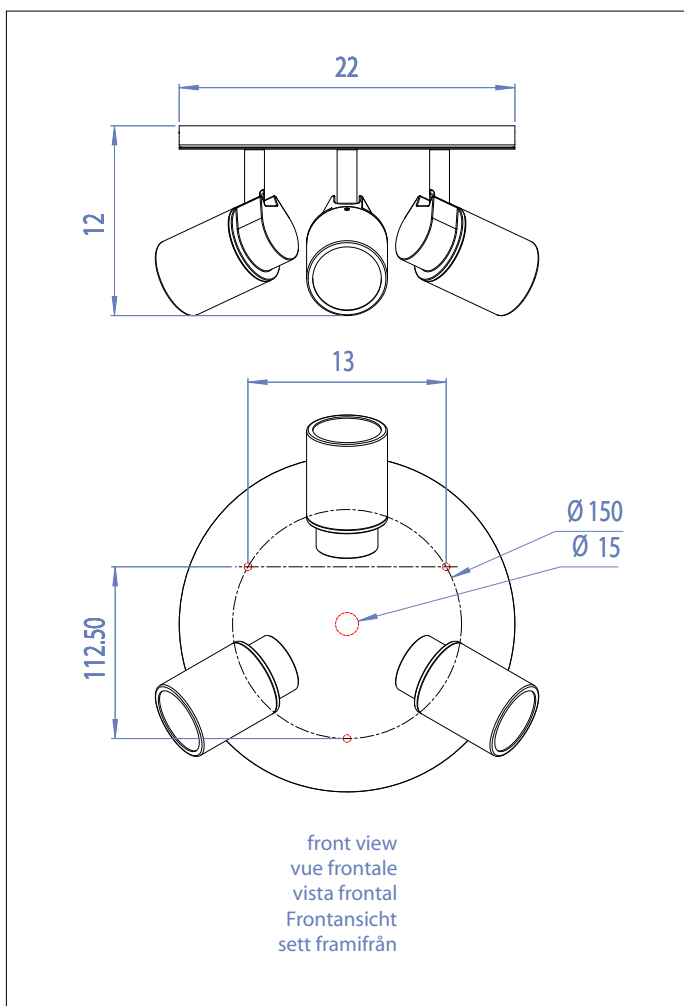

6107 Como Triple Round

astro

3 x 35w GU10		included
-----------------	--	----------

Zones	2	3
-------	----------	----------

Astro Lighting Ltd.
G2 River Way,
Harlow,
Essex,
CM20 2DP
Great Britain

tel: +44 (0) 1279 427001
fax: +44 (0) 1279 427002
email: sales@astrolighting.co.uk
www.astrolighting.co.uk